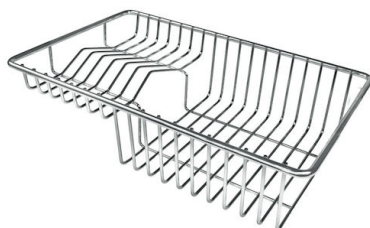

Space waste fitting The elegant SPACE steel cap closes the drain and leaves no visible residues collected in the basket below. Space also has a small footprint and allows the optimal use of the under-sink compartment.

Small radius Bowls with squared shapes with a modern design and an increased capacity, for a minimal aesthetics connected with an extreme practicality.

Deep bowls

This bowls reach an important depth, over 20 cm, thanks to the advanced production technology, that can offer great capiciency and praticicity in all the washing operations.

TECHNICAL DATA

Lavello / Sink cod. 3366 050

GALLERY

EQUIPMENT

Space automatic waste fitting
8407 108

OPTIONAL ACCESSORIES

HPDE Twin chopping board
8644 101

Stainless steel plate rack
8100 303
* only in combination with the accessory
8644 101

Glass chopping board
8631 300

**Graters kit with ring-holder and
food collection tray**
8159 101
* only in combination with the accessory
8644 101

HPDE Chopping board
8657 001

Stainless steel colander
8154 000