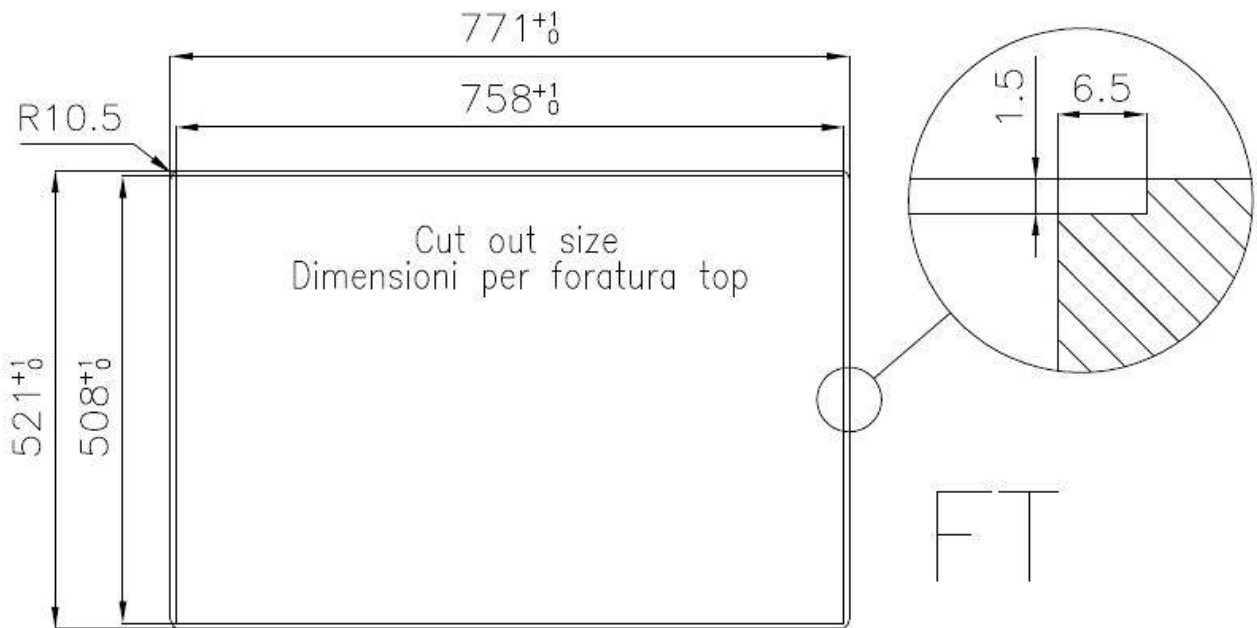

Lavello / Sink cod. 3366 050