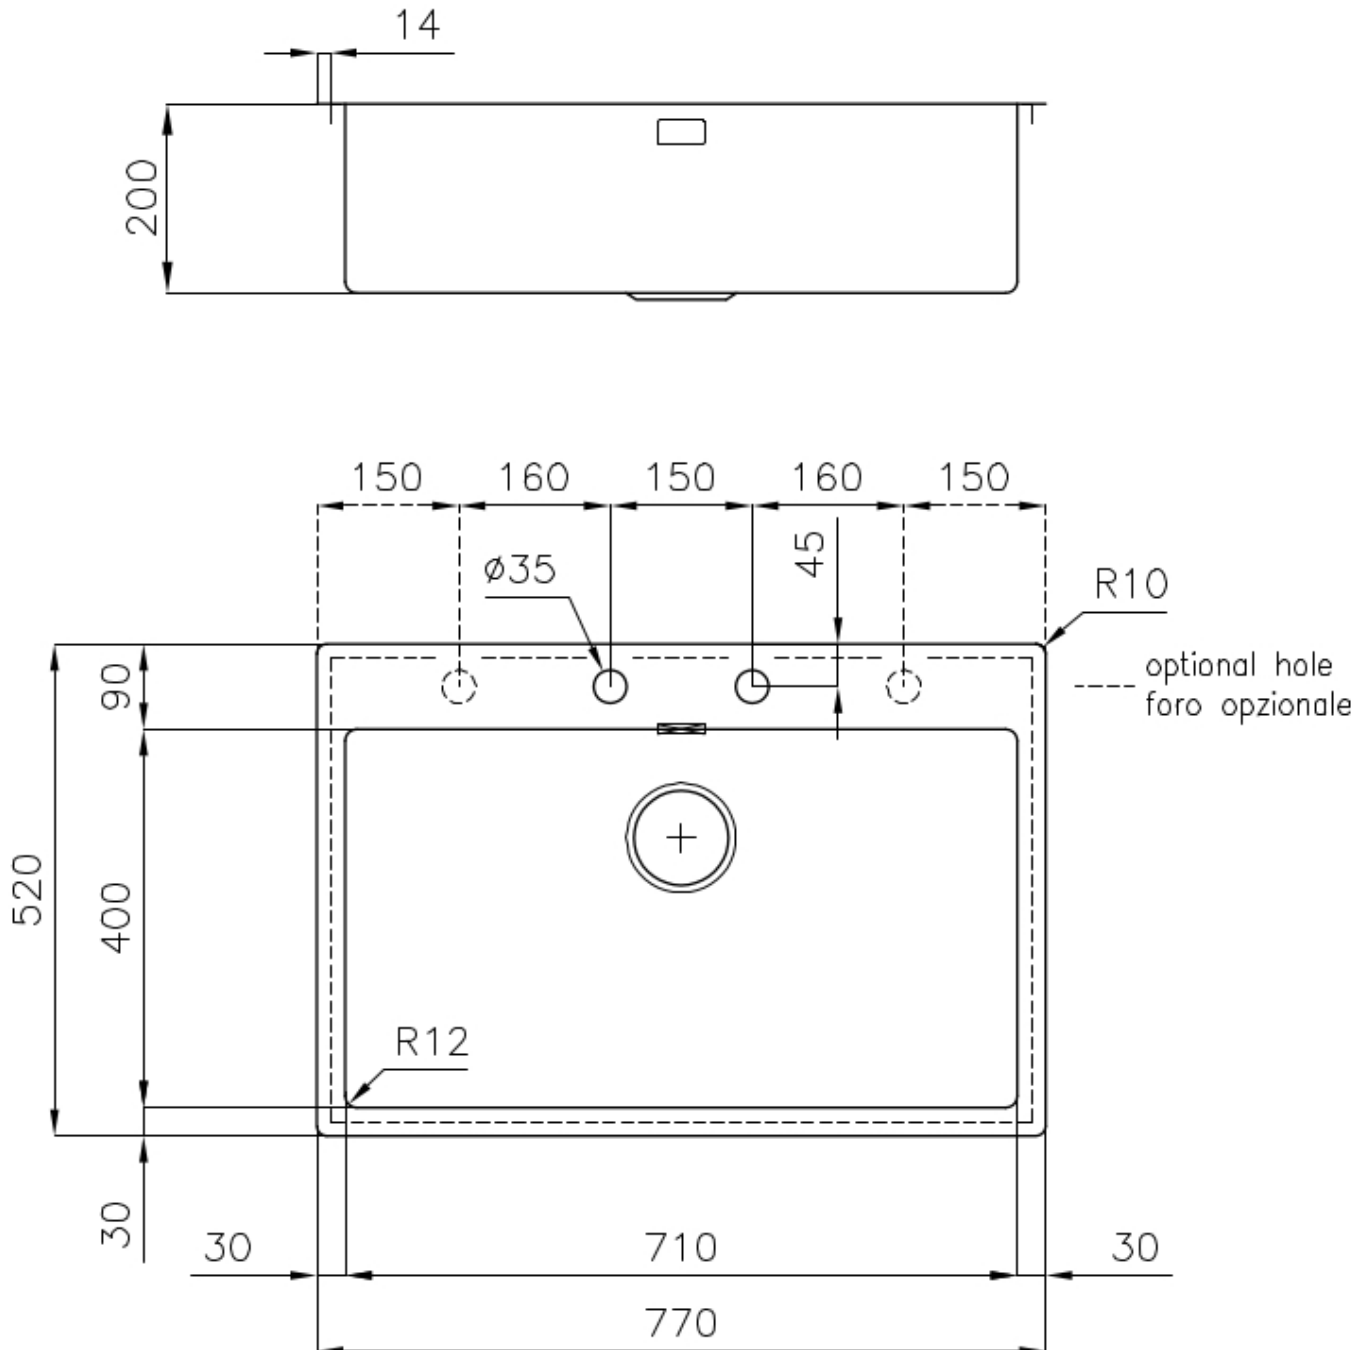

Deep bowls

This bowls reach an important depth, over 20 cm, thanks to the advanced production technology, that can offer great capiciency and praticicity in all the washing operations.

TECHNICAL DATA