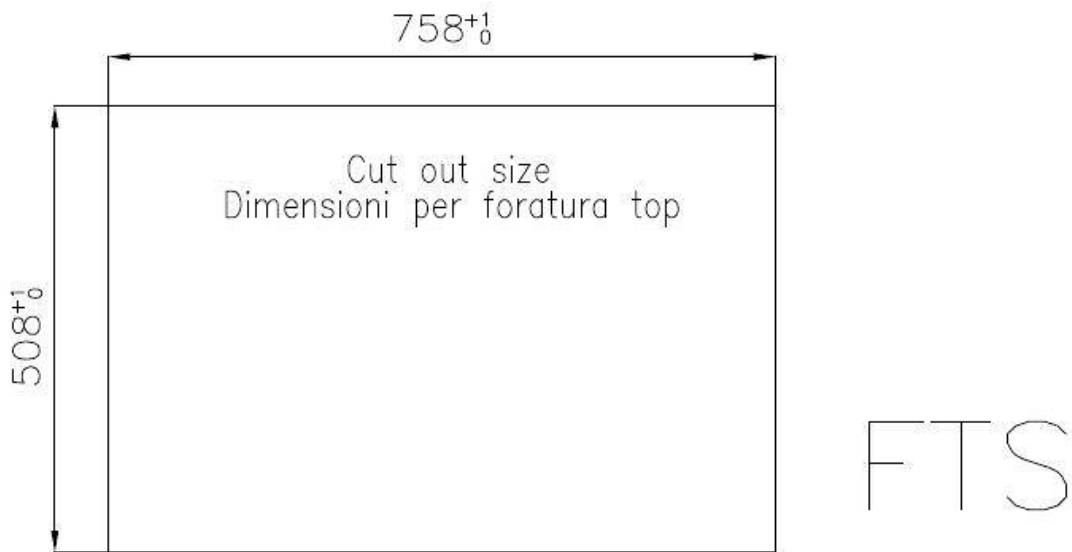

Lavello / Sink cod. 3366 050