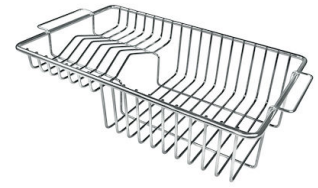

Space waste fitting The elegant SPACE steel cap closes the drain and leaves no visible residues collected in the basket below. Space also has a small footprint and allows the optimal use of the under-sink compartment.

Glass chopping board
8631 300

**Graters kit with ring-holder and
food collection tray**
8159 101
* only in combination with the accessory
8644 101

HPDE Chopping board
8657 001

Stainless steel colander
8154 000

Stainless steel perforated tray

8151 000

* only in combination with the accessory
8644 101

Stainless steel plate rack

8100 154

Stainless steel plate rack

8100 201

White basket

8612 100

White bowl

8153 100

RECOMMENDED PAIRINGS

Mixer Tap Play

8487 000